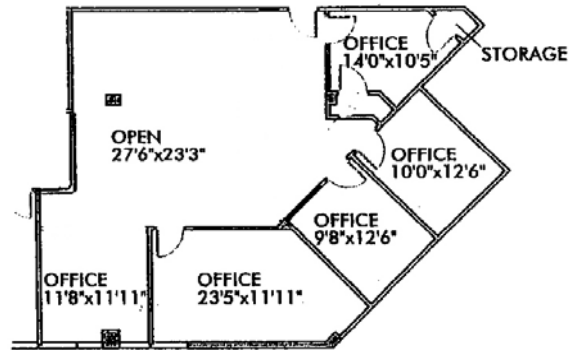

12740 HILLCREST
DALLAS, TEXAS 75230

t. howard & associates
architects

KEY PLAN

CASTLEBROOK
REALTY GROUP

LEASING CONTACT:

214.692.1188
214.692.1189 (fax)

SUITE 270

RENTABLE AREA: 1,734 sf

1/16" = 1'-0"